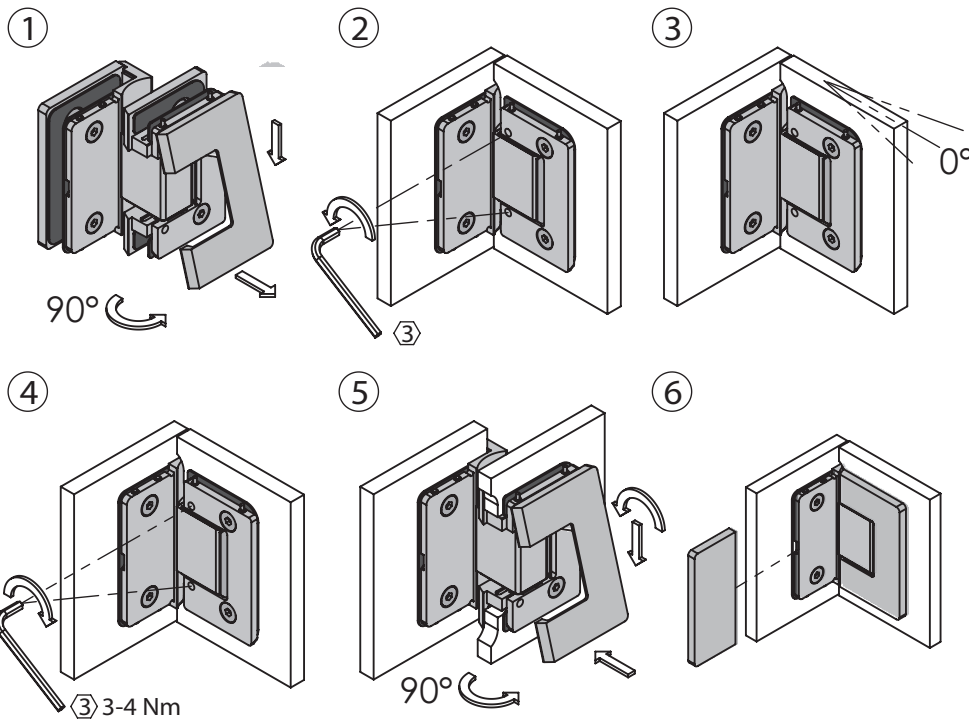

INSTRUCTION MANUAL "RIO" HINGE 90°

- high quality furniture fittings

8, 10 mm

40 Kg