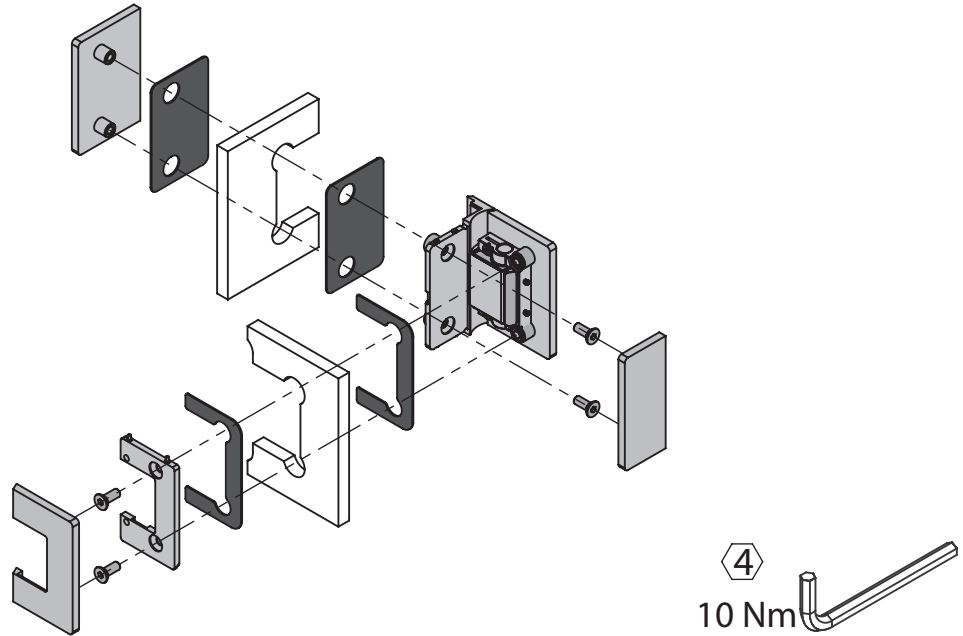

INSTRUCTION MANUAL "RIO" HINGE 90°

- high quality furniture fittings

8, 10 mm

40 Kg